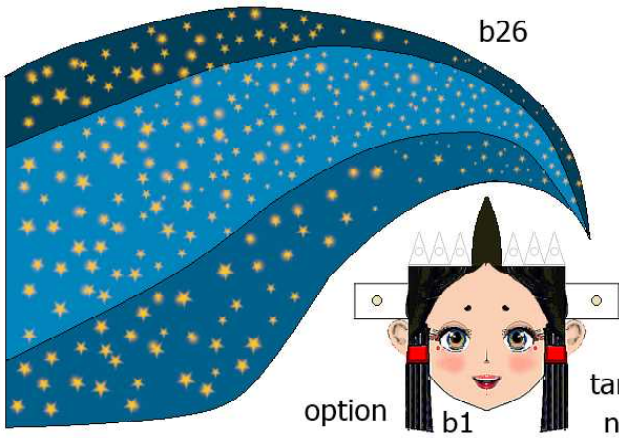

not for sale

cut(50min.) Scissors (2/2)

tanabata doll M.Mihata
not for sale Ver. 0.8 2022 6