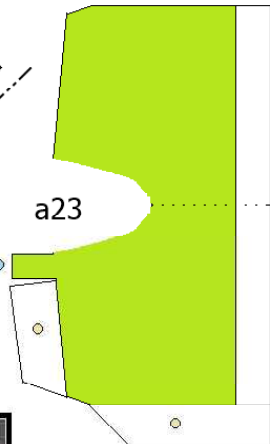

not for sale

cut(50min.) Scissors (2/2)

tanabata doll M.Mihata
not for sale Ver. 0.8 2022 6