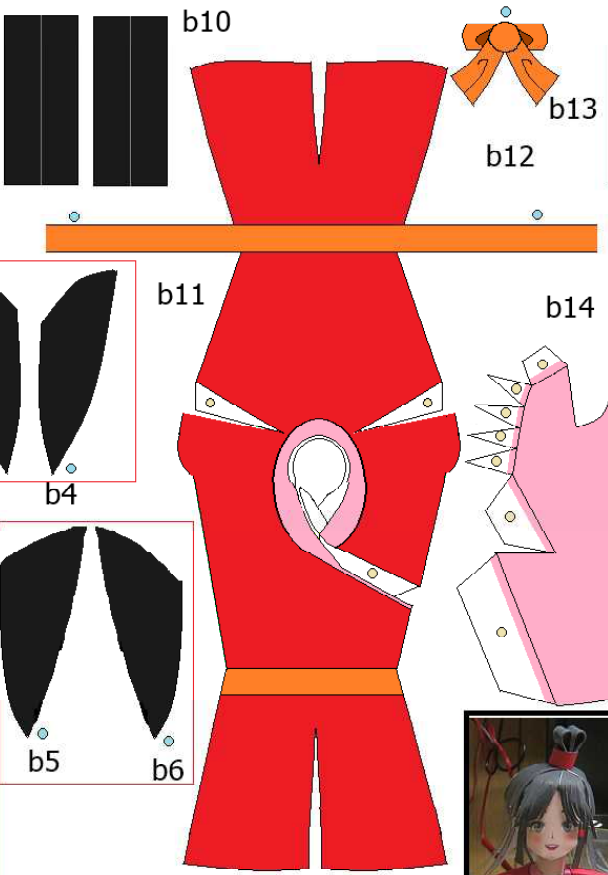

not for sale

cut(50min.) Scissors (2/2)

tanabata doll M.Mihata
not for sale Ver. 0.8 2022 6