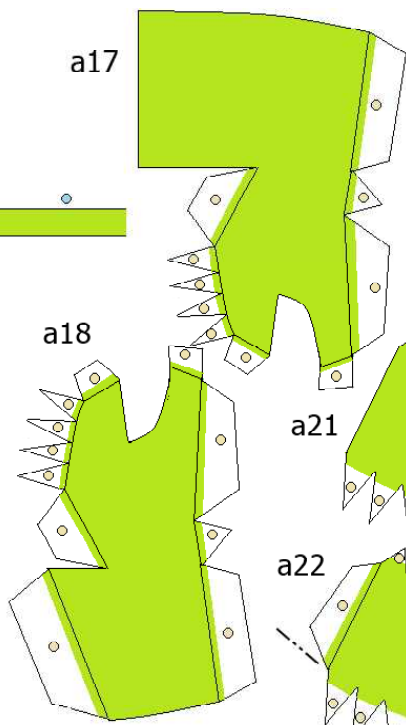

not for sale

cut(50min.) Scissors (2/2)

tanabata doll M.Mihata
not for sale Ver. 0.8 2022 6