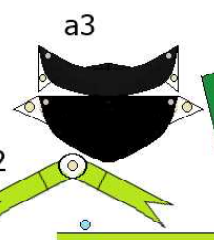

not for sale

cut(50min.) Scissors (2/2)

tanabata doll M.Mihata
not for sale Ver. 0.8 2022 6