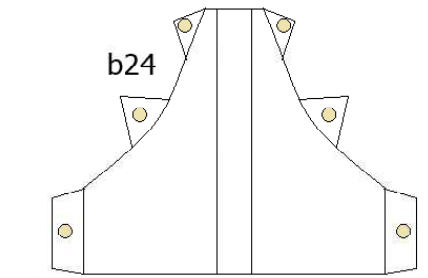

not for sale

cut(50min.) Scissors (2/2)

tanabata doll M.Mihata
not for sale Ver. 0.8 2022 6