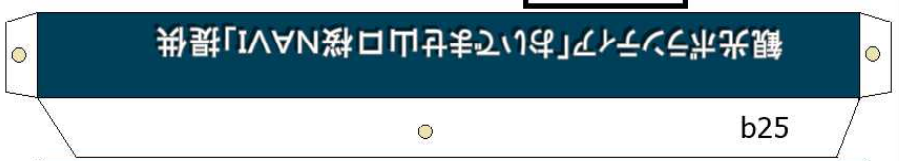

not for sale

cut(50min.) Scissors (2/2)

tanabata doll M.Mihata
not for sale Ver. 0.8 2022 6