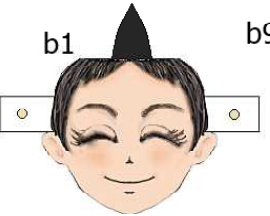

not for sale

cut(50min.) Scissors (2/2)

tanabata doll M.Mihata
not for sale Ver. 0.8 2022 6