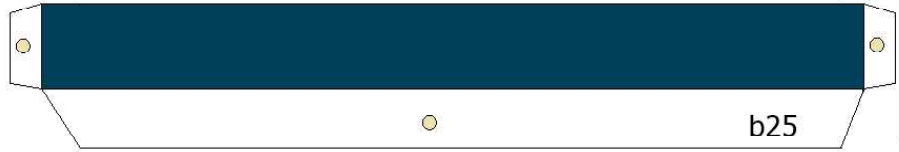

not for sale

cut(50min.) Scissors (2/2)

tanabata doll M.Mihata
not for sale Ver. 0.8 2022 6