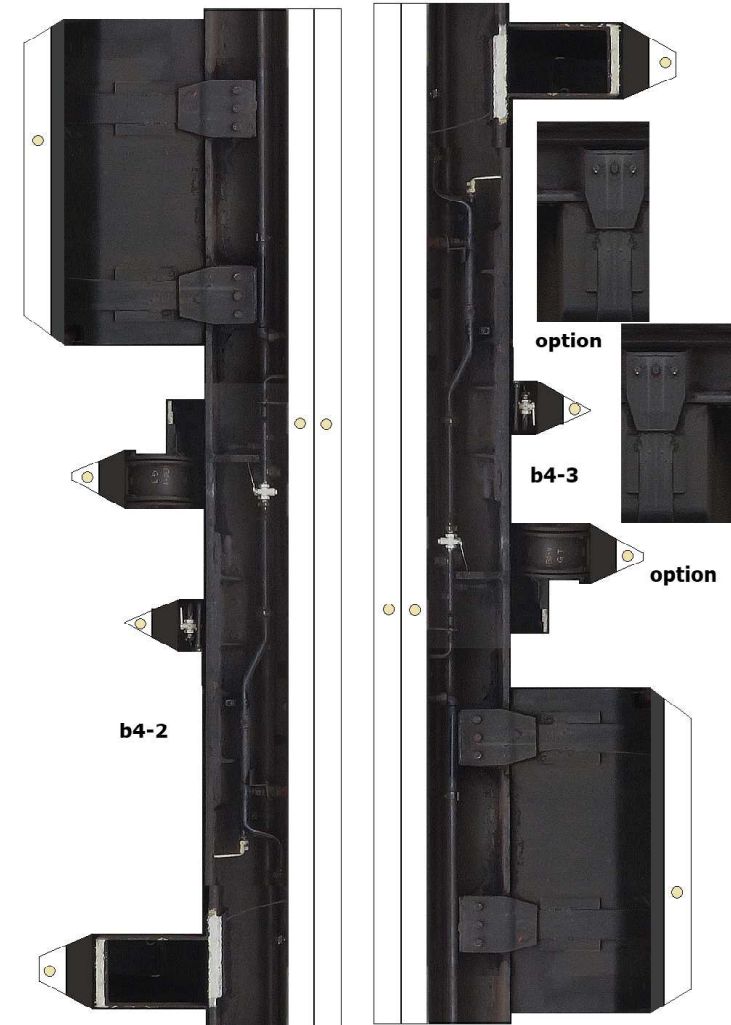

b2-11

b3-11

DD51 Pen stand
NOT FOR SALE!!
M.Mihata

Ver. 0.8

B block

b3-12

DD51 Pen stand Ver. 0.8
NOT FOR SALE!!
M.Mihata

B block